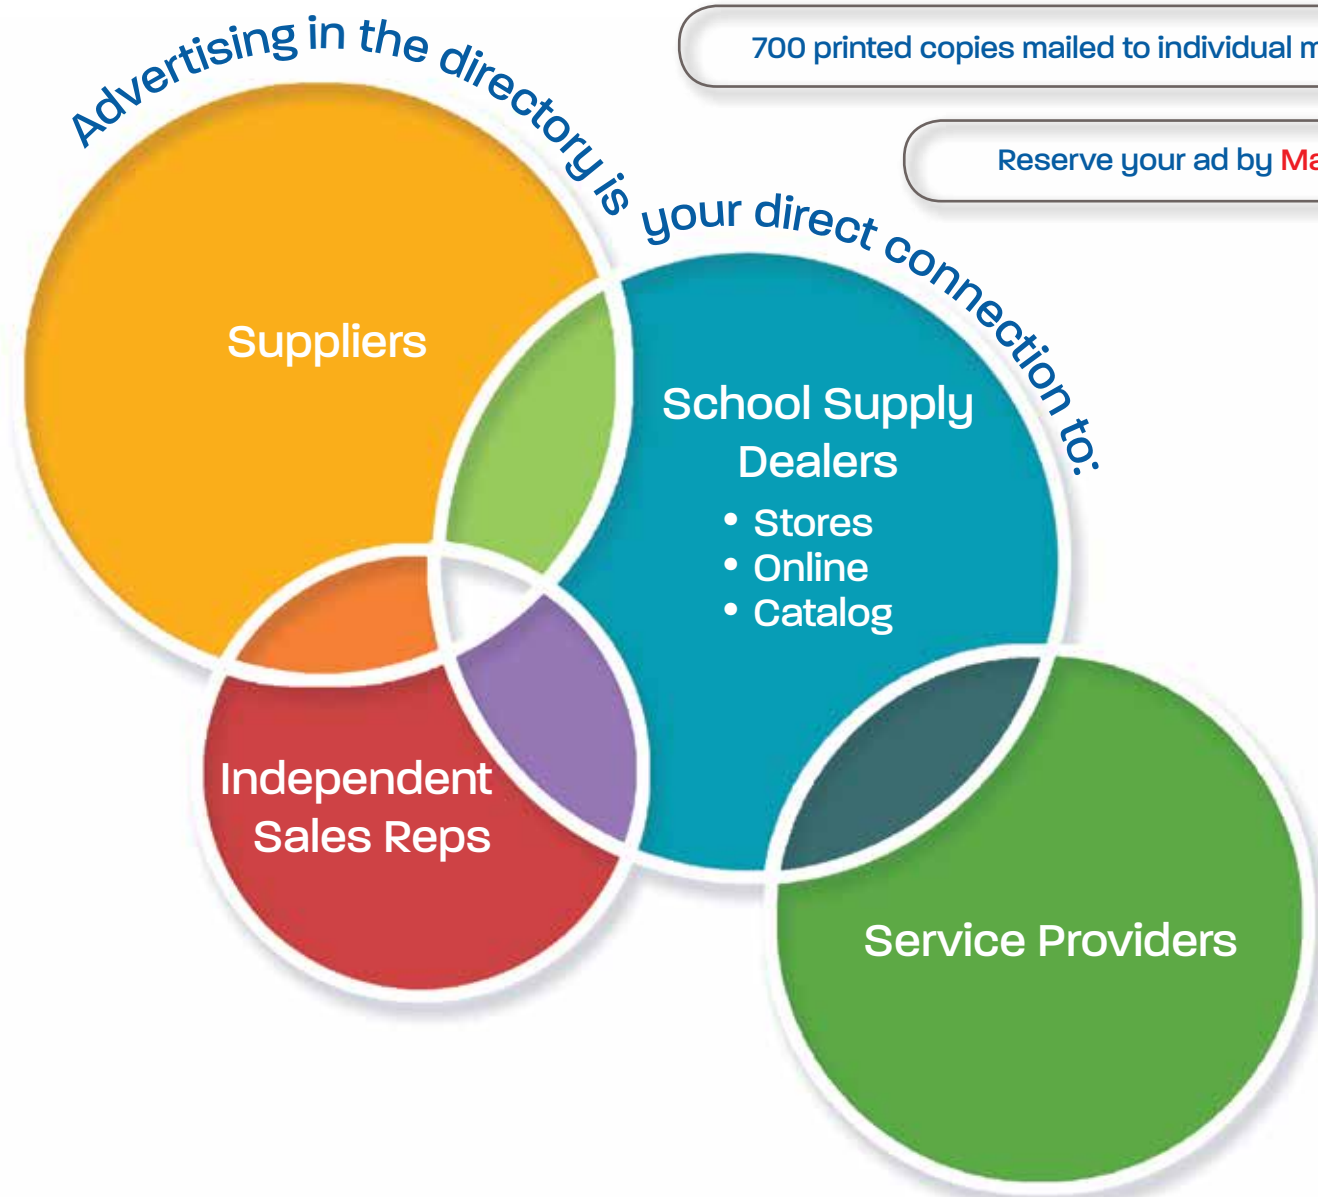

THE ULTIMATE CONNECTION RESOURCE

Digital version posted at EDmarket.org with linkable ads

700 printed copies mailed to individual members

Reserve your ad by **May 12**

View a sample of last year's directory here:

www.fwpi.com/directory

Rates and Specifications - Reserve Your Ad by **May 12**

FULL PAGE
7.25" x 10.25" (W x H)
Trim size: 7" x 10"
Please keep live area 1/4" from trim

2/3 PAGE
4.125" x 8.875"
(W x H)

1/2 PAGE
Horizontal
6.25" x 4.375"
(W x H)

Make your ad stand out with Full Color Premium Cover and Tabbed Page Placements

COVERS
7.25" x 10.25" (W x H)
Trim Size: 7" x 10"
Please keep live area 1/4" from trim

Cover Placements	Ad Rate
Back Cover	\$ 1,995
Inside Front Cover	\$ 1,595
Inside Back Cover	\$ 1,395

TAB PAGE
6" x 9" (W x H)

Tabbed Page Placements	Ad Rate
Tab 1 (Dealer Section Tab)	\$ 1,495
Tab 2 (Rep Section Tab)	\$ 1,295
Tab 3 (Supplier Section Tab)	\$ 1,495
Tab 4 (Service Provider Section Tab)	\$ 1,495
Tab 5 (Buyer's Guide Section Tab)	\$ 1,295